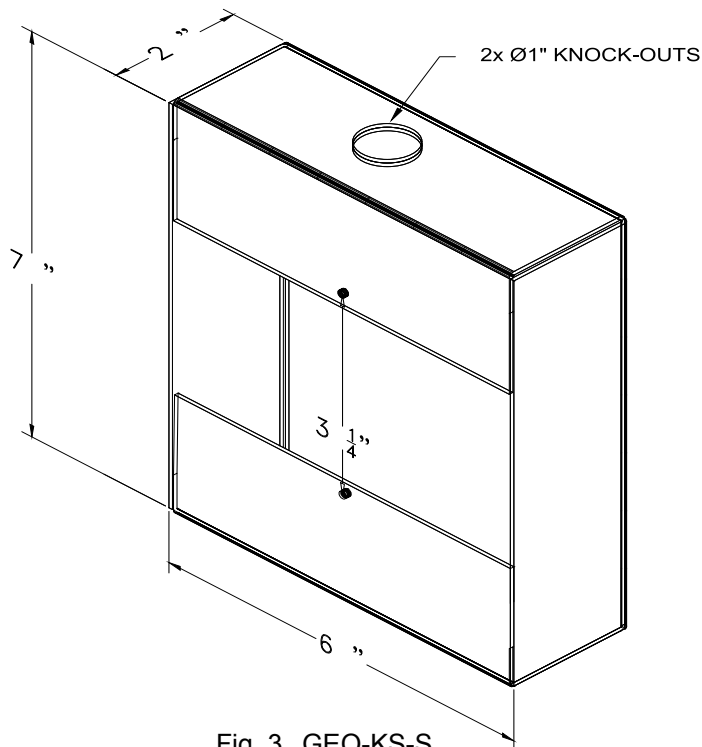

Fig. 3 GEO-KS-S
SURFACE Back Box - Finish Powder Coated Red